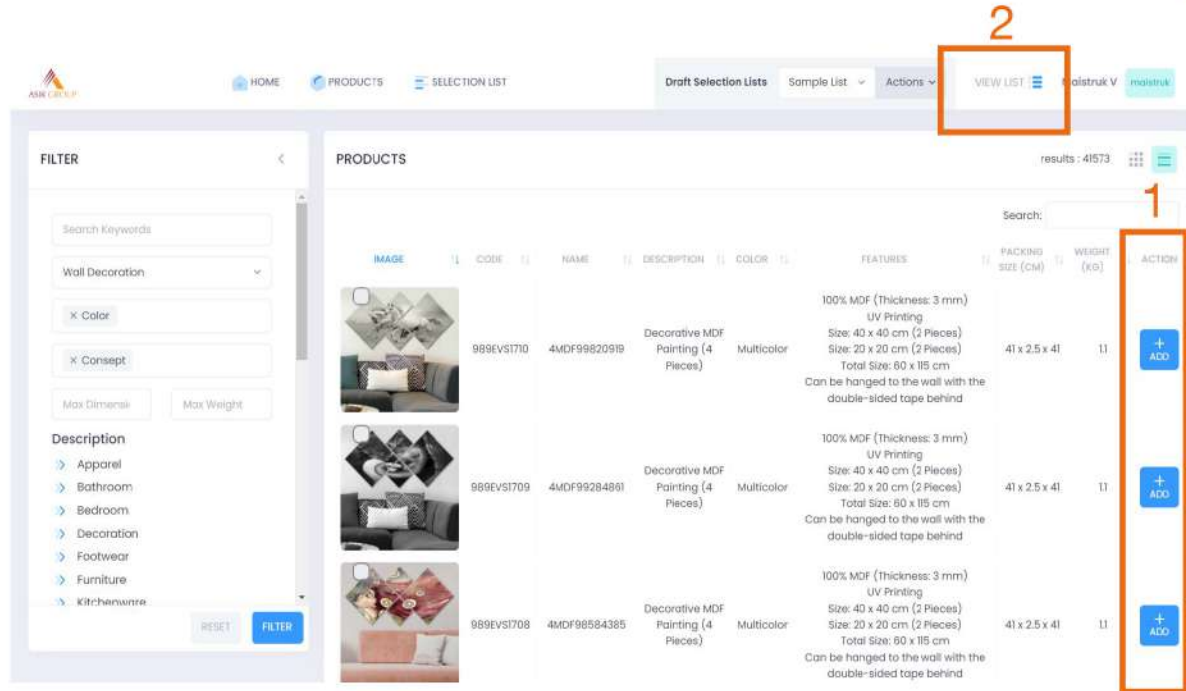

Adding Products to the List

- After your list is created you can add products to it. To add products, in the box number 1, under actions, you need to click add. You can add as many products as you want and they will be automatically saved.
- To see the products currently on your list you need to click on 'View List' in the box number 2.

- After you click on 'View List', you will see the screen in this picture and your products will be listed here similar to the box number 3.
- After you are done with your list and chose the products you want to purchase, you can click 'Approve the List' in the box number 4.