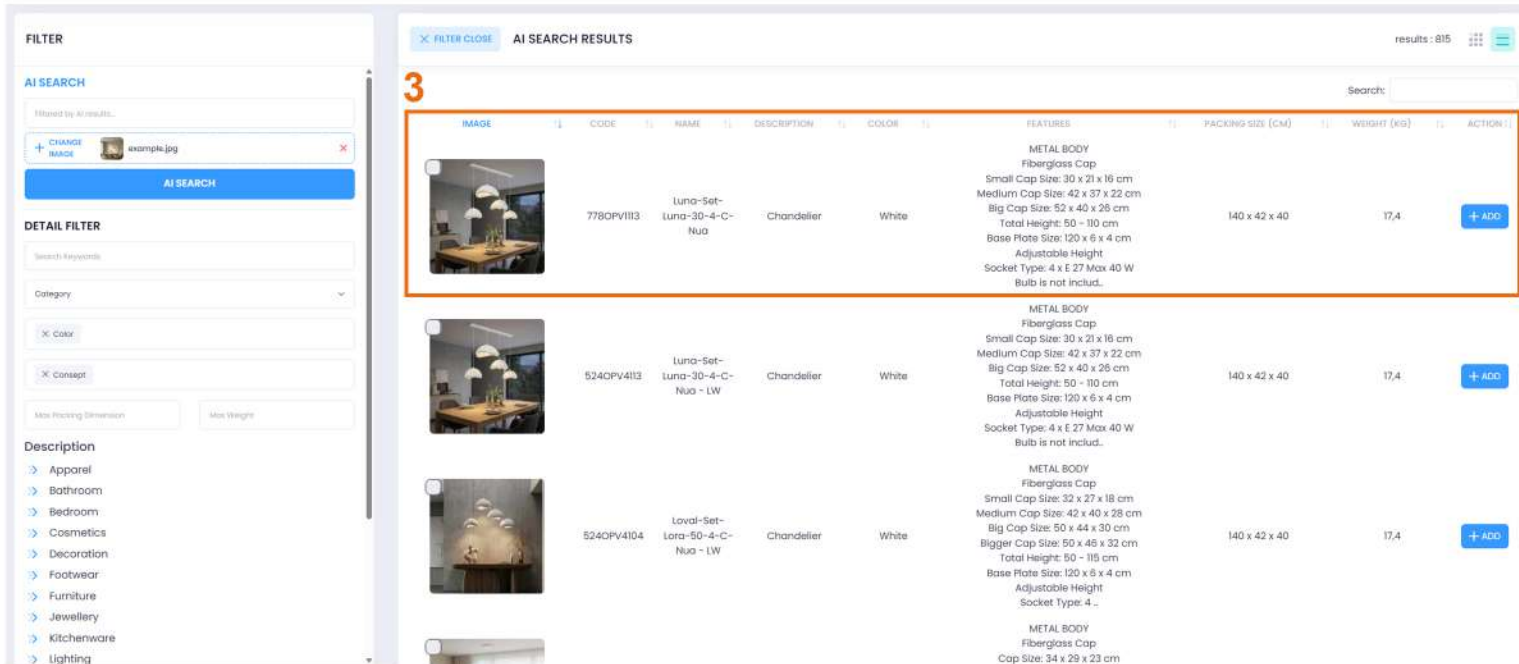

1. Click **AI Image Search**. Upload a reference image from your device. After the image is uploaded, the file name will appear in the search area.
2. Click the **Search** button. The system will analyze the uploaded image and list products that contain similar visual elements. You can change the uploaded image by clicking Change Image, or remove it by clicking the **X** icon.
3. The search results are displayed under **AI Search Results**. You can review the **product image, code, name, description, color, features, packing size, weight**, and add the product to your selection list by clicking the **Add button**.