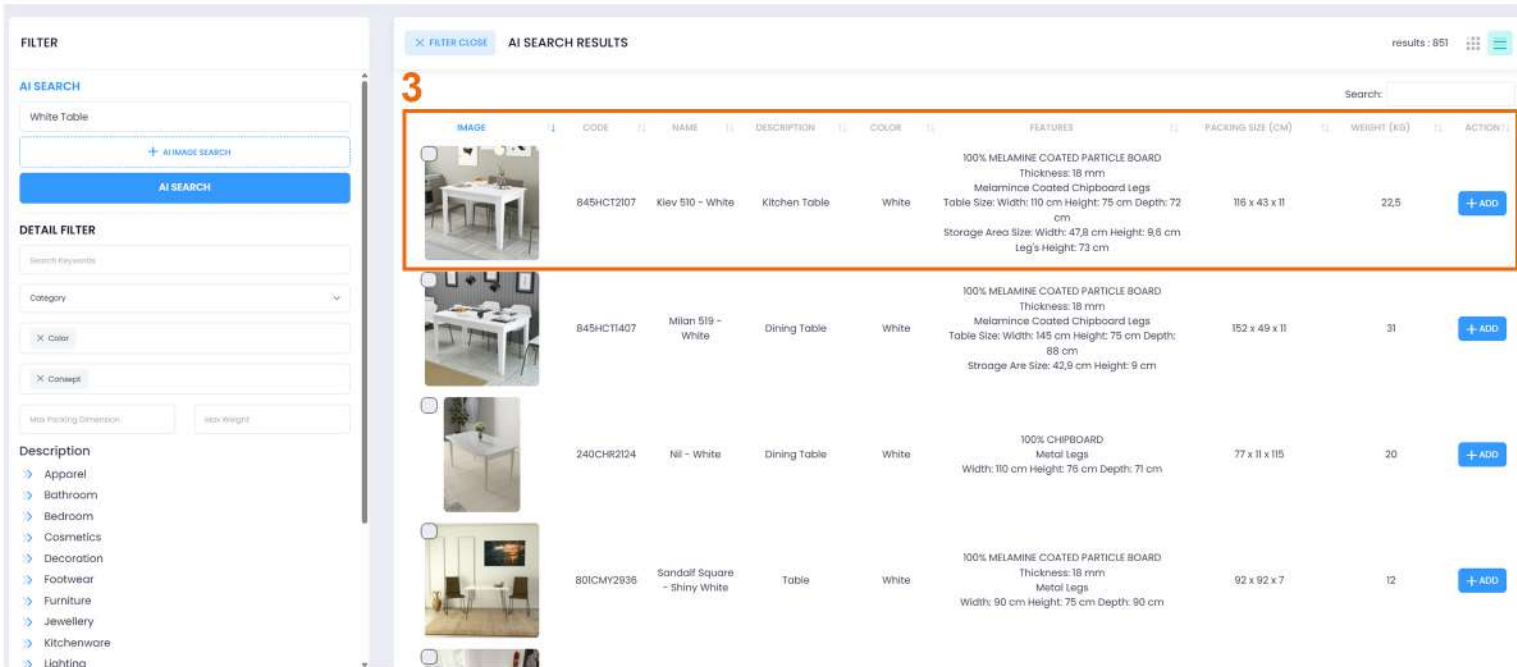

1. Click the **Search by Keywords** field. Type a description of the product you want to find. **For example: White Table**
2. Click the **Search** button. The system will analyze the product images and list the products that visually match your search.
3. The search results are displayed under **AI Search Results**. You can review the **product image, code, name, description, color, features, packing size, weight**, and add the product to your selection list by clicking the **Add button**.