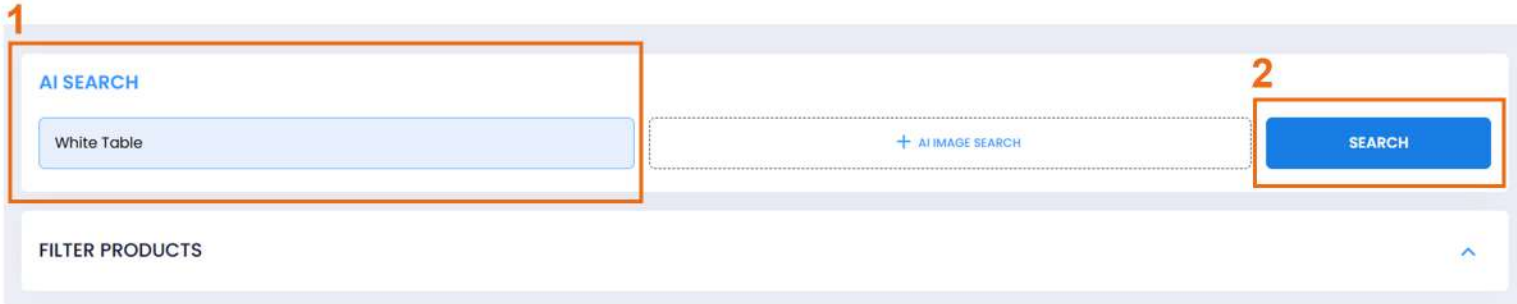

- Use the keyword search area when you want to find products by describing what you are looking for.