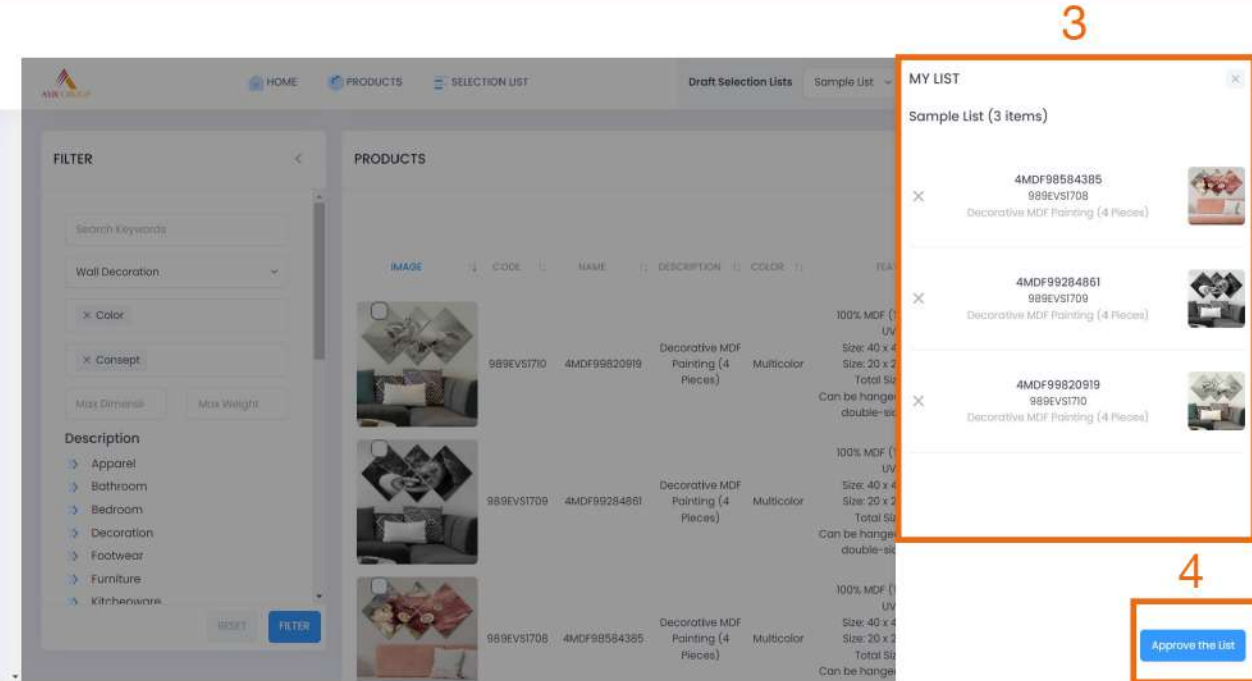

Adding Products to the List

- After your list is created you can add products to it. To add products, in the box number 1, under actions, you need to click add. You can add as many products as you want and they will be automatically saved.
- To see the products currently on your list you need to click on 'View List' in the box number 2.

- After you click on 'View List', you will see the screen in this picture and your products will be listed here similar to the box number 3.
- After you are done with your list and chose the products you want to purchase, you can click 'Approve the List' in the box number 4.