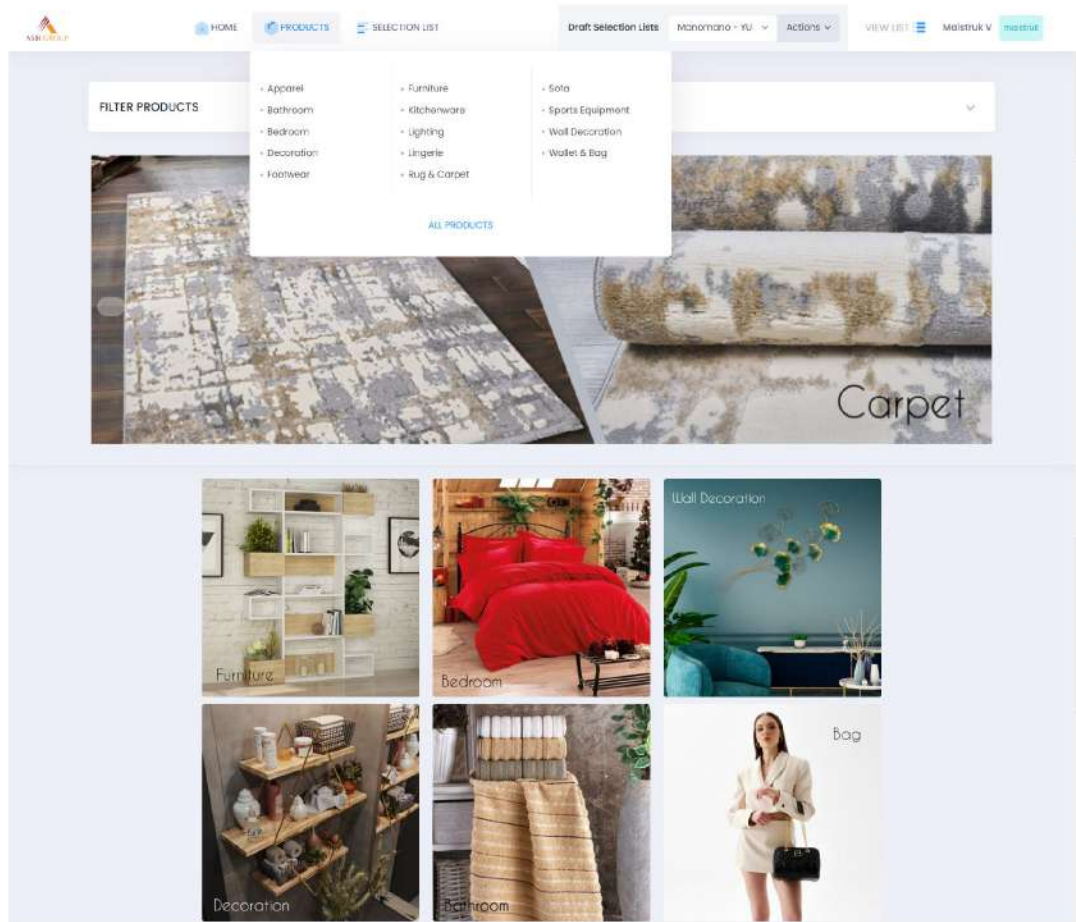

- After you Login, you will be directed to our homepage.
- In this page you can see our categories and you can browse our products under these categories by clicking on the banners.
- You can also access the category you are interested in by hovering on the tab 'Products' at the top of the page.

The screenshot shows a product catalog interface with the following elements:

- 1**: A sidebar filter panel on the left containing search keywords, category dropdowns (Wall Decoration, X Color, X Concept), and a description menu (Apparel, Bathroom, Bedroom, Decoration, Footwear, Furniture, Kitchenware).
- 2**: A top navigation bar with a search bar, a view toggle (Grid/List), and a results count (41573).
- 3**: A product image thumbnail in the first row of the product list.
- 4**: A table of product details with columns for CODE, NAME, DESCRIPTION, COLOR, FEATURES, PACKING SIZE (CM), and WEIGHT (KG).