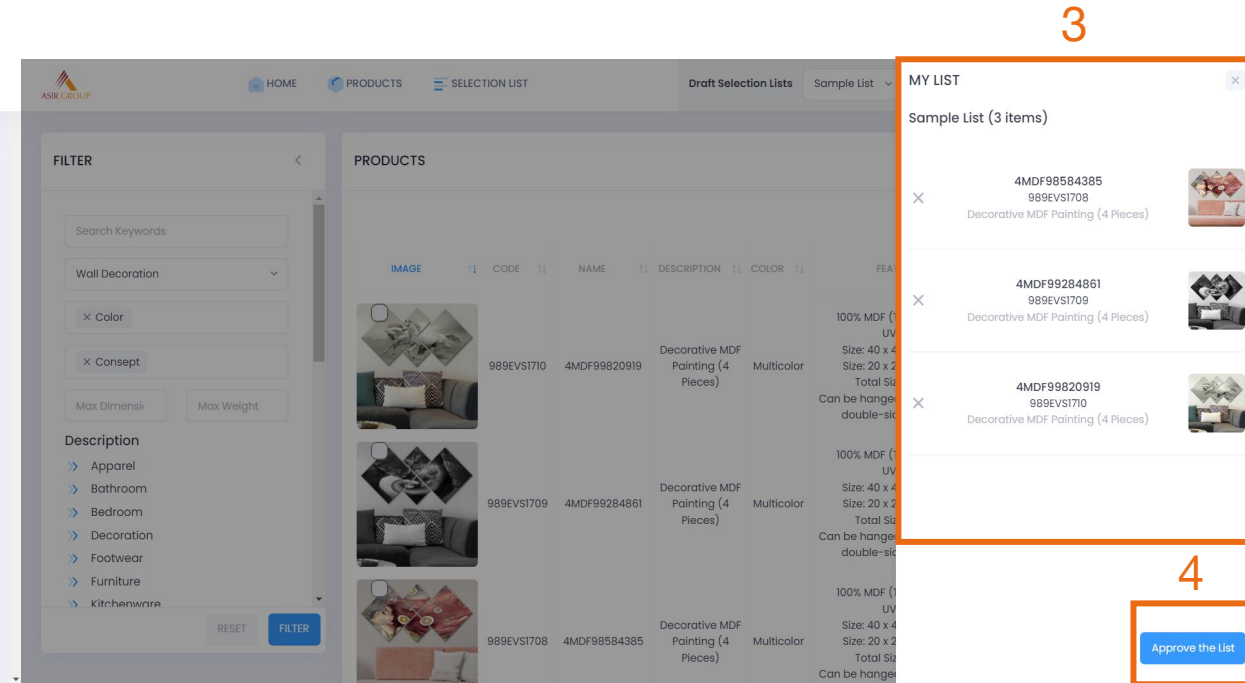

Adding Products to the List

- After your list is created you can add products to it. To add products, in the box number 1, under actions, you need to click add. You can add as many products as you want and they will be automatically saved.
- To see the products currently on your list you need to click on 'View List' in the box number 2.

- After you click on 'View List', you will see the screen in this picture and your products will be listed here similar to the box number 3.
- After you are done with your list and chose the products you want to purchase, you can click 'Approve the List' in the box number 4.