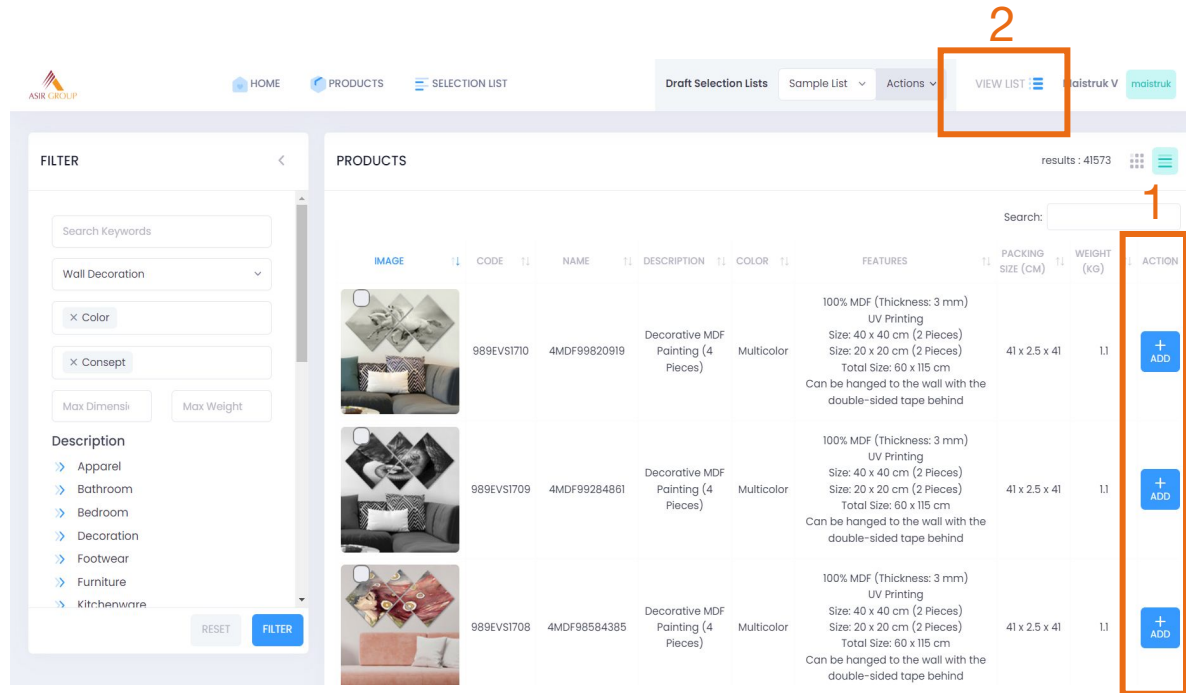

Adding Products to the List

- After your list is created you can add products to it. To add products, in the box number 1, under actions, you need to click add. You can add as many products as you want and they will be automatically saved.
- To see the products currently on your list you need to click on 'View List' in the box number 2.

- After you click on 'View List', you will see the screen in this picture and your products will be listed here similar to the box number 3.
- After you are done with your list and chose the products you want to purchase, you can click 'Approve the List' in the box number 4.