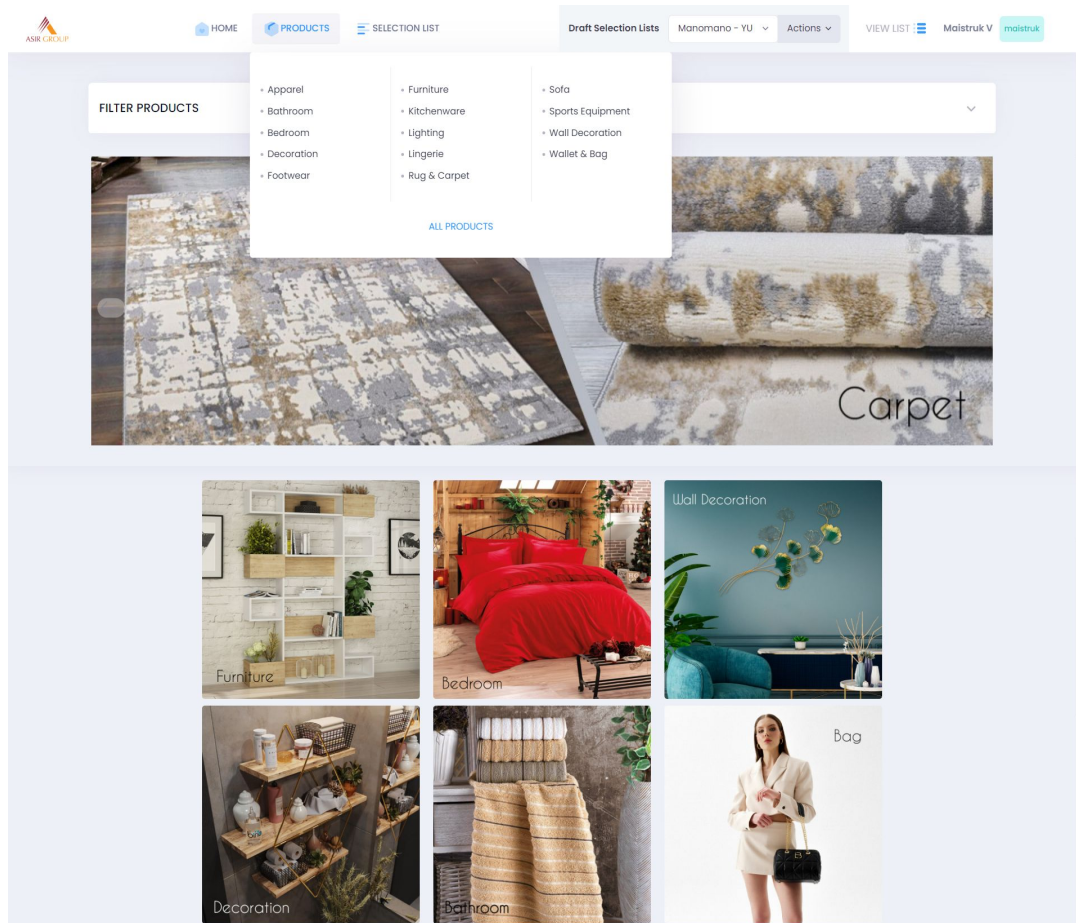

- After you Login, you will be directed to our homepage.
- In this page you can see our categories and you can browse our products under these categories by clicking on the banners.
- You can also access the category you are interested in by hovering on the tab 'Products' at the top of the page.

The screenshot shows the product catalog interface with the following elements:

- 1:** Filter sidebar on the left containing search keywords, category dropdowns (Wall Decoration, Color, Concept), and description filters (Apparel, Bathroom, Bedroom, Decoration, Footwear, Furniture, Kitchenware).
- 2:** Top navigation bar with 'Draft Selection Lists', 'Manomano - YU', 'Actions', 'VIEW LIST', and user profile 'Maistruk V'.
- 3:** Product image thumbnail for the first item in the list.
- 4:** Product details table with columns: CODE, NAME, DESCRIPTION, COLOR, FEATURES, PACKING SIZE (CM), WEIGHT (KG), and ACTION.